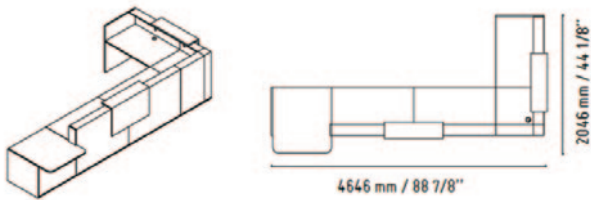

Y500100	Oval Right Handed	£1190.00
---------	-------------------	----------

Y500105	Oval Left Handed	£1190.00
---------	------------------	----------

Available in

Chestnut Cocoa White
Pastel

Castello

- A refreshing reception system combining high gloss HPL with MFC in a choice of six finishes
- It is a modular solution that allows the creation of compact or large reception counters depending on requirements
- It comes with an optional top highlighted with LED lighting