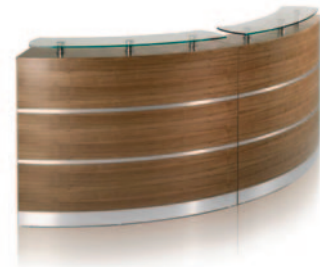

Finishes available:

Natural Cherry Oak Walnut Cherry 3 Dark Oak

Bespoke Reception Furniture

- We are able to work to your exact requirements or architect's specifications, produced in either real wood veneers or laminated MFC
- At an early stage of planning we cover all aspects including DDA, lighting, induction loop facilities, and then tailor specific finishes, to enhance and create the stunning impression you want to portray
- A huge range of colours and wood finishes are available