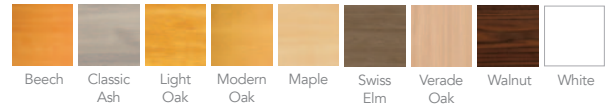

Due to limitations in the printing process, wood and colour finishes shown throughout the catalogue may not be representative of actual colour. Samples are available on request.

Wilmington

- Ideal for school receptions or libraries, Wilmington counters are beautifully crafted in durable, wood effect melamine
- Traditional look with practical features please ask for specific quote
- Satin anodised kickplate option
- A range of matching pedestals and bookcases is also available

Finishes: Band 1

Finishes: Band 2

Wood & colour finishes may not be representative of actual colours - please ask for a sample. Other colours available - please enquire.

Page Link - see page
Matching office
desking