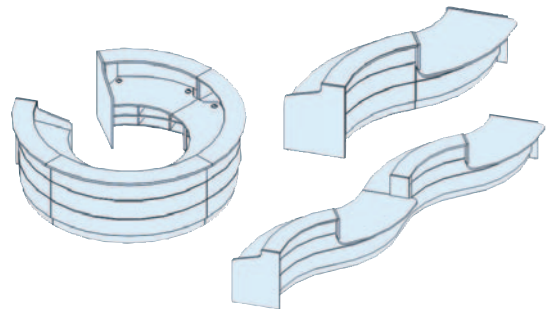

Venice ice

- A range of cool white reception furniture that makes a stunning visual impact and can be enhanced further by the use of low level mood lighting
- Due to a wide range of available elements, the shape of the Venice Ice range can be configured in various forms. From a circle through an arch, to angular or simple blocks
- The body of the counter includes hidden handy shelves and a wide working table with enough space for a computer or printer
- Subtle LED lighting adds a sophisticated style and gives the impression the room is bigger