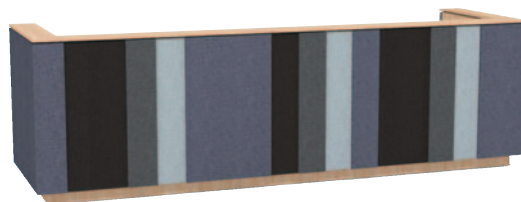

Pescara

Let's be creative! A Unique piece of furniture that will enable you to create a workplace solution tailored to your needs. A large choice of fabric, colours and sizes offers an endless range of combinations.

- Ergonomic workplace – Create an ergonomic workplace using both regular or sit-stand desks. These can be adjusted to a chosen height by employees. This will allow them to periodically change their posture, keeping them active and boosting their level of productivity.
- Cable management solutions – Electrical and internet cables will not get in your way and your desk will be clutter-free