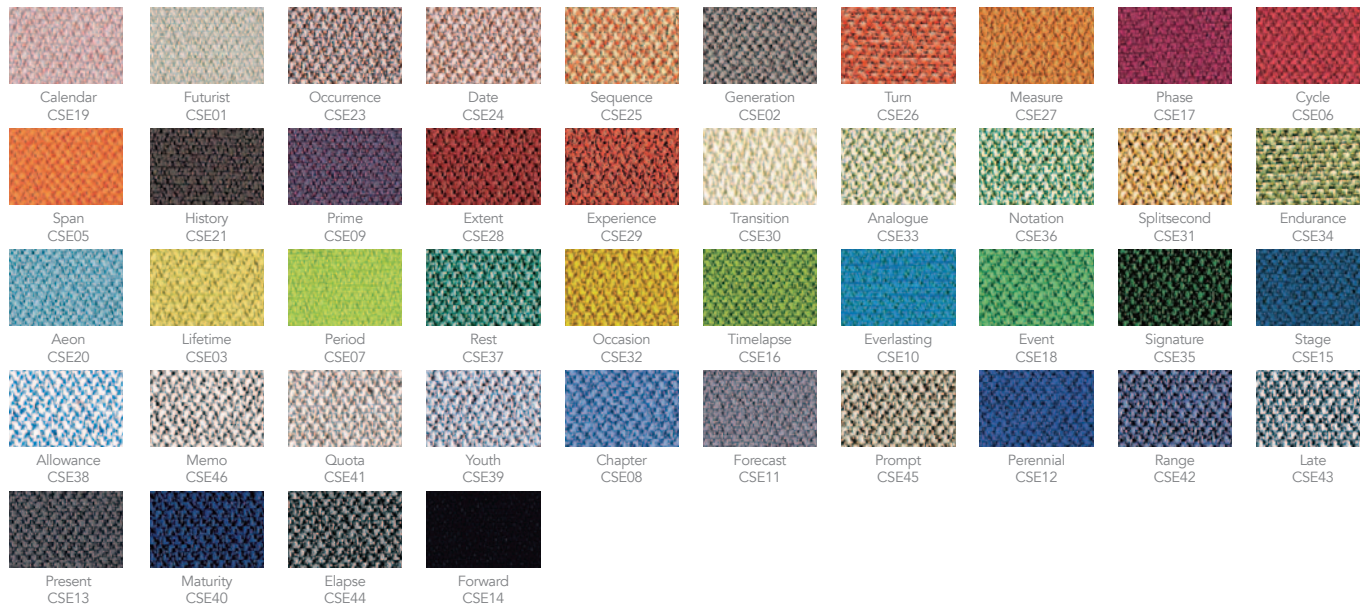

Standard Fabrics Range

Era

- Era is a subtle, two tone polyester fabric containing stretch in both directions for ease of upholstery.
- The baby herringbone weave offers an understated contemporary texture while its colouring technique provides close up intrigue. The palette incorporates playful brights and sophisticated muted tones.

Task seating

Soft seating

Cigarette & Match

Washable

10 year guarantee

Advantage

- Advantage is the UK's top selling Low Hazard seating fabric
- Its high performance durability comes from its blend of 30% wool and 70% gymlene - a synthetic fibre originally developed for use in broadloom carpets
- It is rated at 75,000 Martindale abrasion cycles