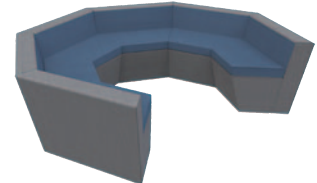

Reception & Staffroom Seating

Chat

- Chat Makes a statement
- The collaborative dens are great for seating up to 7 people
- Available in 3 Heights, Low, Mid or High Back

YCHATLD	Low Den
YCHATMDB	Mid Back Den
YCHATHBD	High Back Den
YCHATCT	Circular Table 1000mm Dia. White