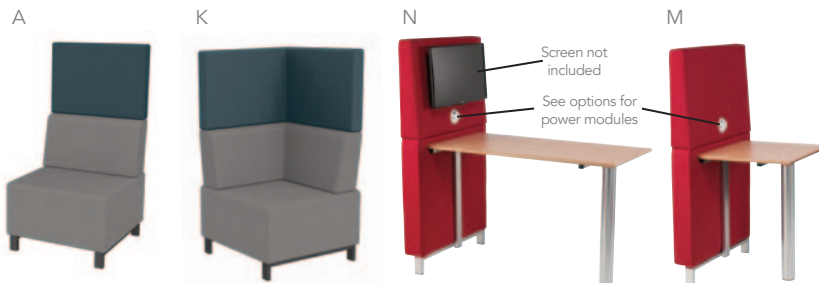

Options

O. YRAFCL	Option - Chrome Legs	+£74.00
P. YRAFLNK	Option - Linking kit (one side)	+£34.00
Q. YRAFPM1	Option - Power Module 1, Power & Twin USB Fast Charge	+£328.00
R. YRAFPM2	Option - Power Module 2, HDMI & Single USB Fast Charge	+£457.00

Unlimited fabrics available

Prices shown are for Era, Phoenix, Rivet & X2 - see pages 288-290. Please contact us for prices on other fabrics.

For seat dimensions see pages 284-287

Non standard fabric shown - please call for prices