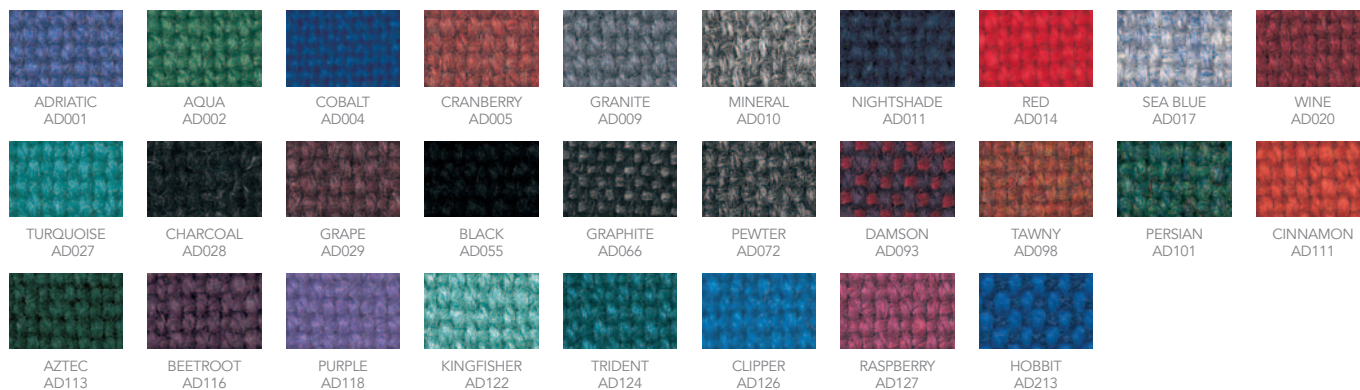

Task seating

Cigarette & Match

5 Year Guarantee

For a wider range of fabric options, please call us today.