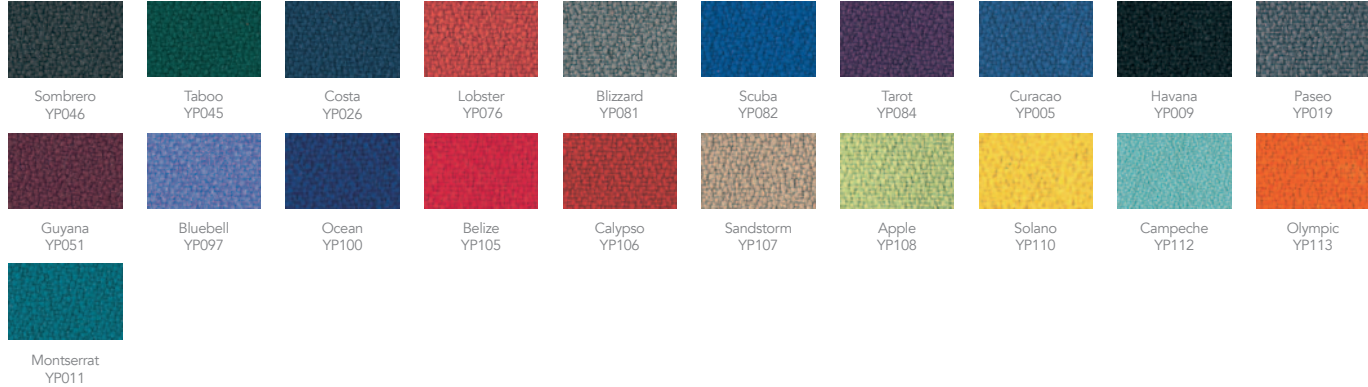

Phoenix

- Phoenix is a simple crepe weave fabric
- Available in 21 top selling colours
- Made from 100% polyester
- This hardwearing fabric is rated at 100,000 Martindale abrasion cycles

Please phone for a free swatch

Due to limitations in the printing process when fabric is shown photographically, we recommend that you ask for actual fabric samples before ordering.

Standard Fabrics Range

Task seating

Cigarette & Match

Year Guarantee

Rivet

- Rivet is a fixating fabric which connects with the modern collaborative workplace and forms a bridge between textile traditions and future innovation.
- Rivet is a lightly textured hopsack which emulates the swathe of suiting in a well-heeled synthetic. Made from 100% REPREVE®, a brand of recycled polyester made from used plastic bottles.

Task seating

Soft seating

Cigarette & Match

Washable

environmental

year guarantee