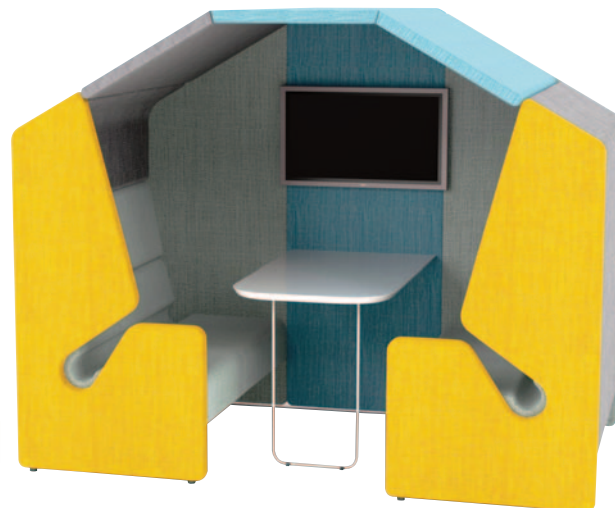

Convey

- Featuring a dynamic, fresh design Convey is the perfect range for the modern learning and workplace environment
- The modular sofa range is available with a high back, all with its unique 'U' shaped arm creating great flexibility
- If you want to create a little privacy Convey is also available with or without a roof option, with the option for power and USB ports, making it perfect for breakout, workspace, meeting and presentation areas

Convey with Roof

Y620200 2 Seater Convey Booth with Roof

Y620205 4 Seater Convey Booth with Roof

Y620210 6 Seater Convey Booth with Roof

Convey Open Top

Y620220 2 Seater Convey Booth - Open Top

Y620225 4 Seater Convey Booth - Open Top

Unlimited fabric options
available, please enquire

4 Seater