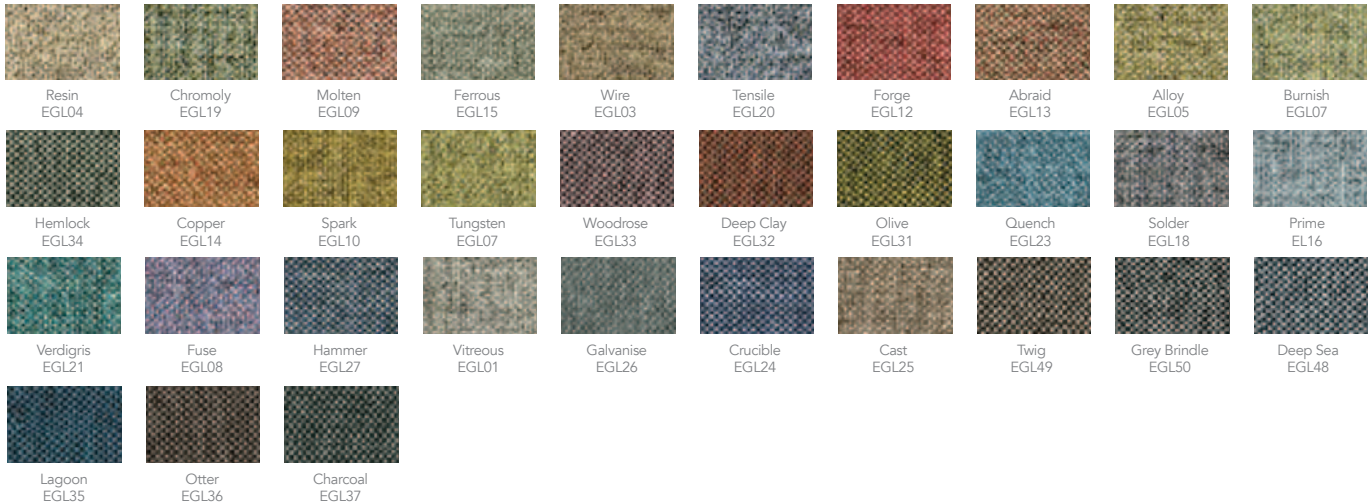

For a wider range of fabric options, please call us today.