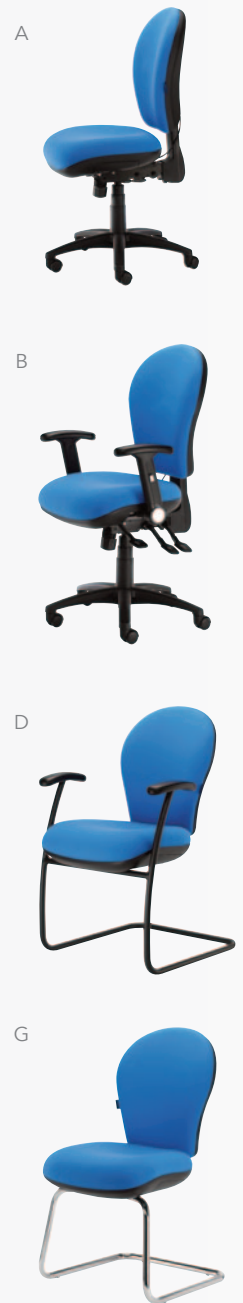

Task Seating

Westminster task chair

- Brilliant value for money task chair
- Highly ergonomic
- Contoured seat and back
- Heavy duty back
- Independent mechanism adjusts seat and back separately

A. YHYP1	Chair, Black Components	£316.00
B. YHYP1A	Chair, Black Components w/Adj Arms	£359.00
C. YHYP1V	Visitor/Conference Chair	£220.00
D. YHYP1VA	Visitor/Conference Chair w/Arms	£301.00
E. YHYP2	Task Chair With Chrome Components	£361.00
F. YHYP2A	Task Chair Chrome w/Adjustable Arms	£408.00
G. YHYP2V	Visitor/Conference Chair in Chrome	£239.00
F. YHYP2VA	Visitor/Conference Chair in Chrome w/Frame Arms	£342.00

* Please specify fabric colour Please choose synchronised or independent mechanism

Colour Options Unlimited fabrics available
Prices shown are for Era, Phoenix, Rivet & Advantage – see pages 288-290. Please contact us for prices on other fabrics

For seat dimensions see pages 284-287